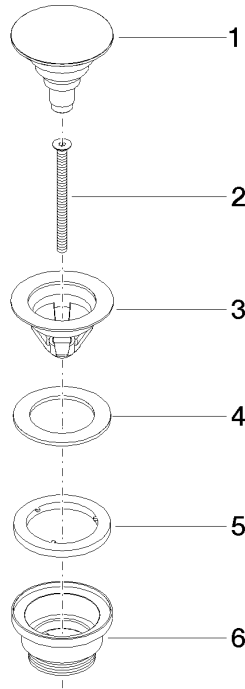

Basin Waste with push fastening 1 1/4" - Brushed Chrome

IMO

10 125 970

Fits: IMO, LULU, MADISON, MEM, TARA,
CL.1, LISSÉ, VAIA, META, CYO

	Brushed Chrome	10 125 970-93
	Chrome	10 125 970-00
	Brushed Platinum	10 125 970-06
	Platinum	10 125 970-08
	Durabress (23kt Gold)	10 125 970-09
	Dark Chrome	10 125 970-19
	Light Gold	10 125 970-26
	Brushed Light Gold	10 125 970-27
	Brushed Durabress (23kt Gold)	10 125 970-28
	Matte Black	10 125 970-33
	Platinum / Brushed Platinum	10 125 970-36
	Durabress / Brushed Durabress (23kt Gold)	10 125 970-38
	Brushed Bronze	10 125 970-42
	Brushed Champagne (22kt Gold)	10 125 970-46
	Champagne (22kt Gold)	10 125 970-47
	Brushed Dark Platinum	10 125 970-99

Basin Waste with push fastening 1 1/4" - Brushed Chrome

IMO

10 125 970

Only suitable for basins with an overflow.

10 125 970

mm [inches]

10 125 970

Parts for other finishes can be found here: [Chrome](#)

Spare parts list

No.	Item Number	Name	Quantity used	Delivery time
1	04 31 20 096 00-93	plug	1	-
Spare part can no longer be ordered, please order the replacement item				
2	09 30 30 179 90	screw	1	2
3	09 11 01 038-93	cup	1	20
4	09 14 05 061 90	seal	1	2
5	09 14 03 153 90	seal	1	2
6	09 11 10 156-93	connection	1	20